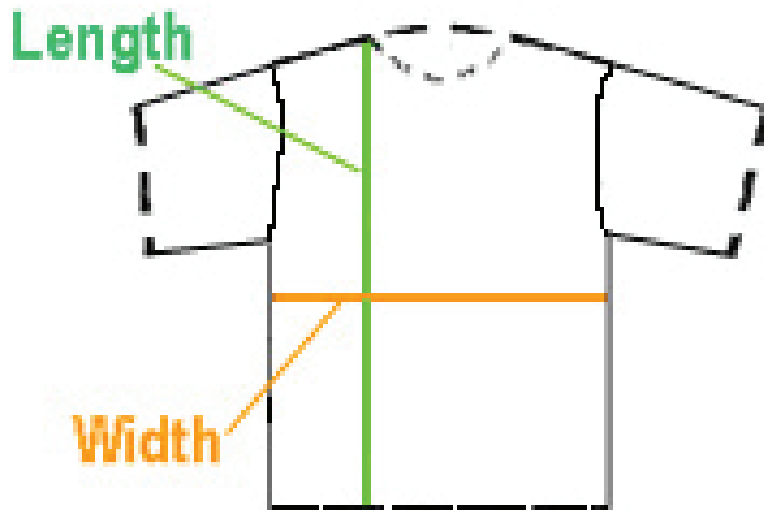

# T-Shirt Sizing Chart

	Width	Length (inches)
X-Small	16	20
Small	17	22
Medium	18	23.5
Large	19	25
X-Large	20	26.5
Adult Small	18	28
Adult Med	20	29
Adult Large	22	30